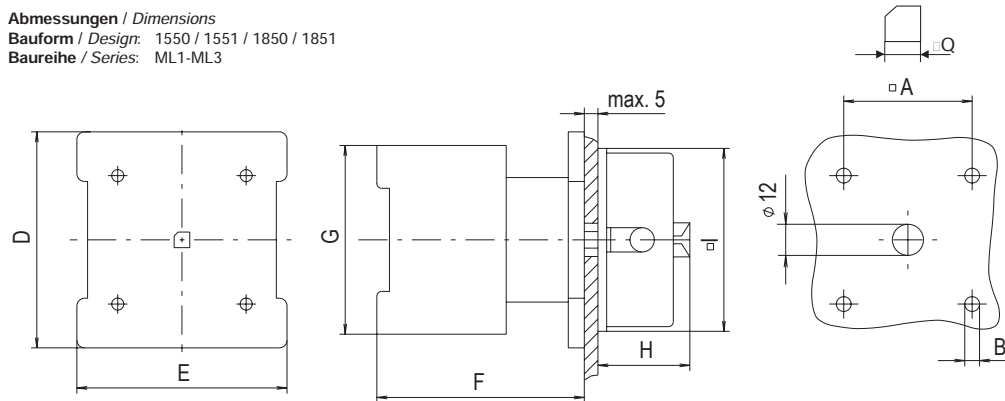

handle/front plate
red/yellow rd/ye (with Emergency-off function)
or black/grey bk/gr

*MLO IP 55
IP 65

Abmessungen / Dimensions
Bauform / Design: 1550 / 1551
Baureihe / Series: MLO

Abmessungen / Dimensions
Bauform / Design: 1550 / 1551 / 1850 / 1851
Baureihe / Series: ML1-ML3